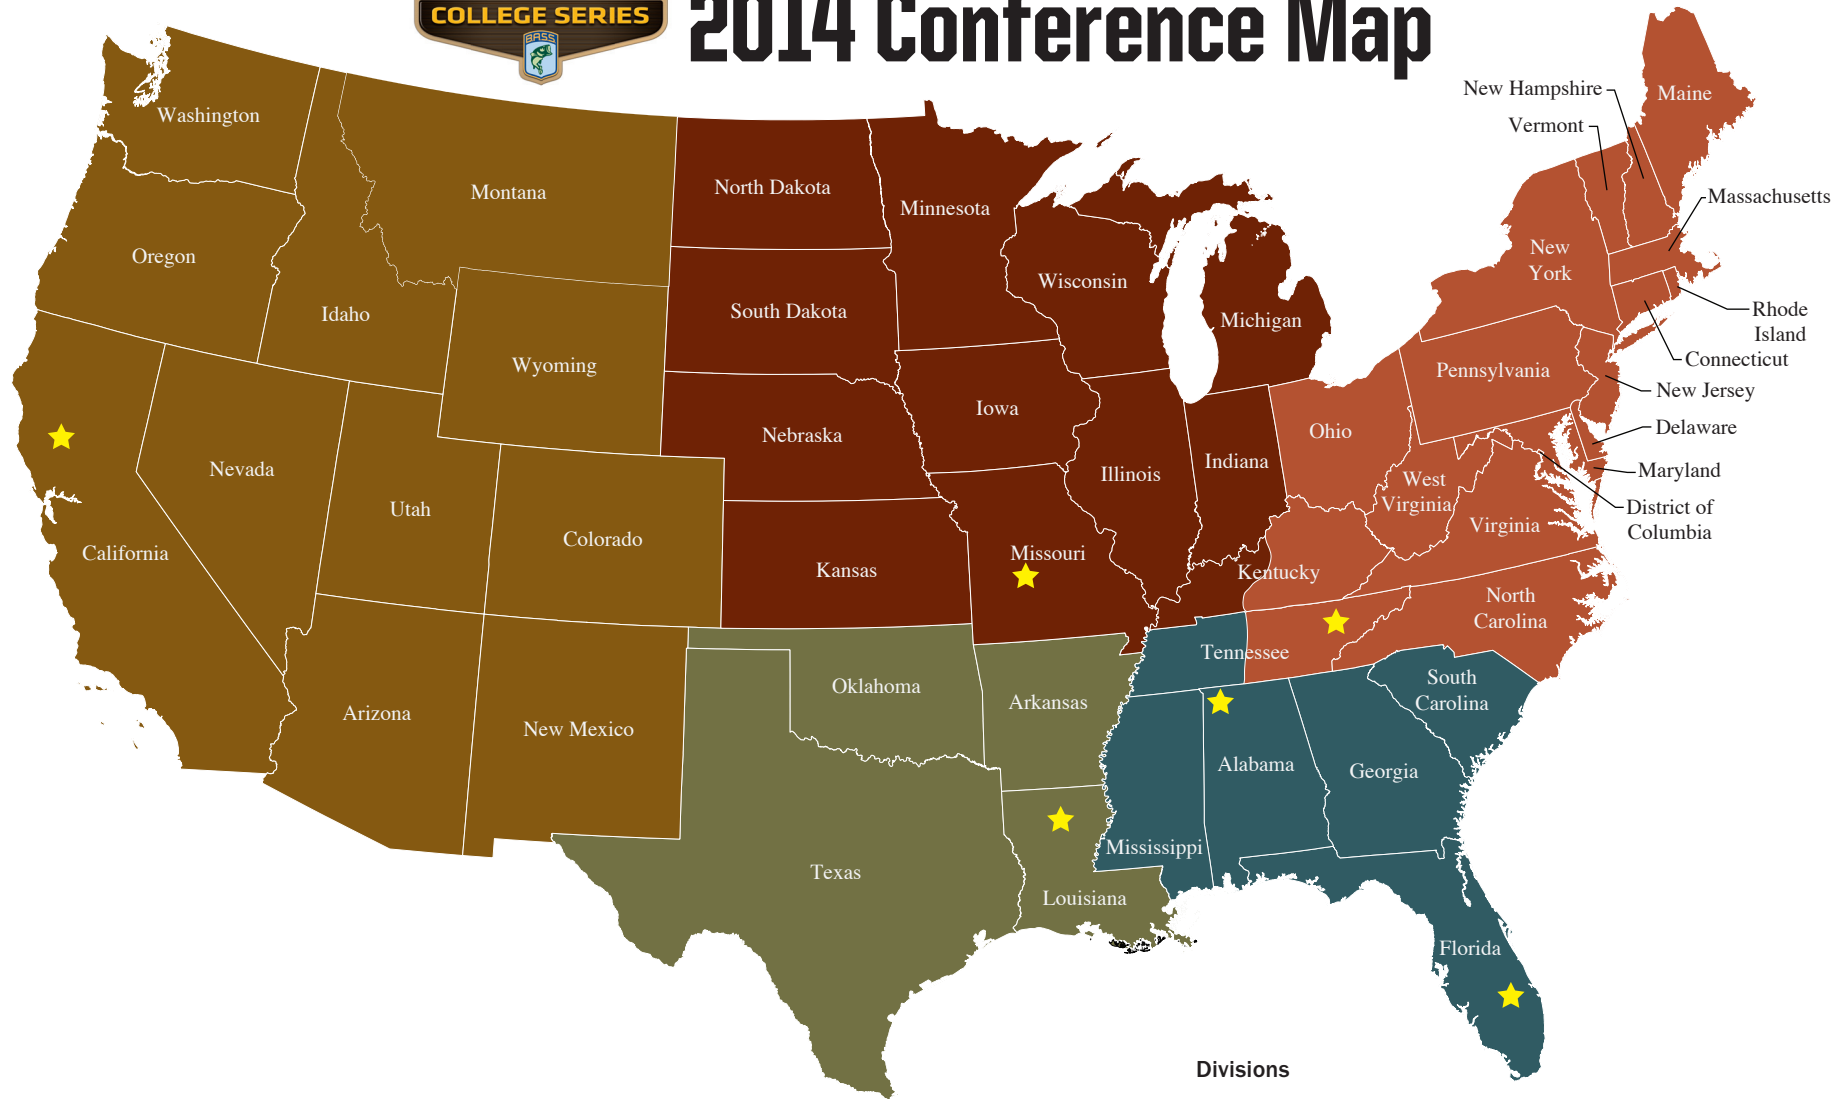

2014 Conference Map

January 3-4	Lake Okeechobee, Okeechobee, FL	SBC Regional
March 28-29	Lake of the Ozarks, Osage Beach, MO	MBC Regional
April 11-12	Ouachita River, Monroe, LA	CBC Regional
May 15-16	Clear Lake, Clear Lake, CA	WBC Regional
June 13-14	Watts Bar, Dayton, TN	EBC Regional
June 27-28	Pickwick Lake, Florence AL	Wild Card

Championship TBD

Divisions

- Southern B.A.S.S. Conference
- Eastern B.A.S.S. Conference
- Midwestern B.A.S.S. Conference
- Western B.A.S.S. Conference
- Central B.A.S.S. Conference